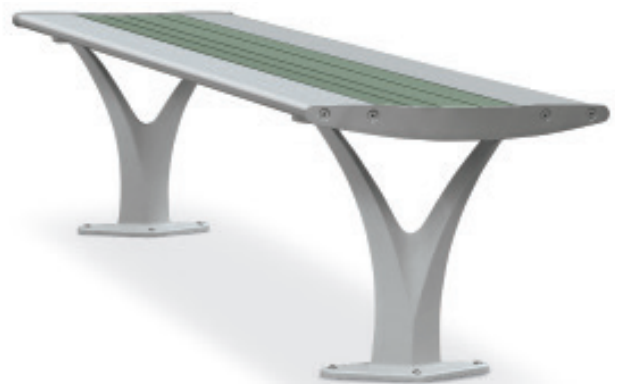

Allure

Benches | Bike Rack

The graceful design of the Allure benches creates a fresh, sophisticated class of outdoor seating which immediately elevates any outdoor space.

One Datona, Daytona, FL. Contour Bench AL1980 shown in textured sandstone and textured pewter.

Patented.

Contour Bench AL1980 shown in sage and textured pewter.

Flat Bench AL1900 shown in sage and textured pewter.

Contour Bench AL1980P shown in burgundy and textured sandstone.

Aluminum Benches

4' Flat Bench	AL1994	17"H x 19"W x 49"L • 47 lbs.
6' Flat Bench	AL1990	17"H x 19"W x 73"L • 59 lbs.
4' Contour Bench	AL1984	33"H x 25"W x 49"L • 85 lbs.
6' Contour Bench	AL1980	33"H x 25"W x 73"L • 107 lbs.

Access Benches

6' Flat Bench	AL1990P	17"H x 20"W x 72"L • 105 lbs.
6' Contour Bench	AL1980P	33"H x 26"W x 72"L • 169 lbs.

Flat Bench AL1990P shown in textured bronze and textured sandstone.

Discovery Park, Parker, CO. Contour Wall Mount Bench AL1980WR shown in mahogany and textured pewter.