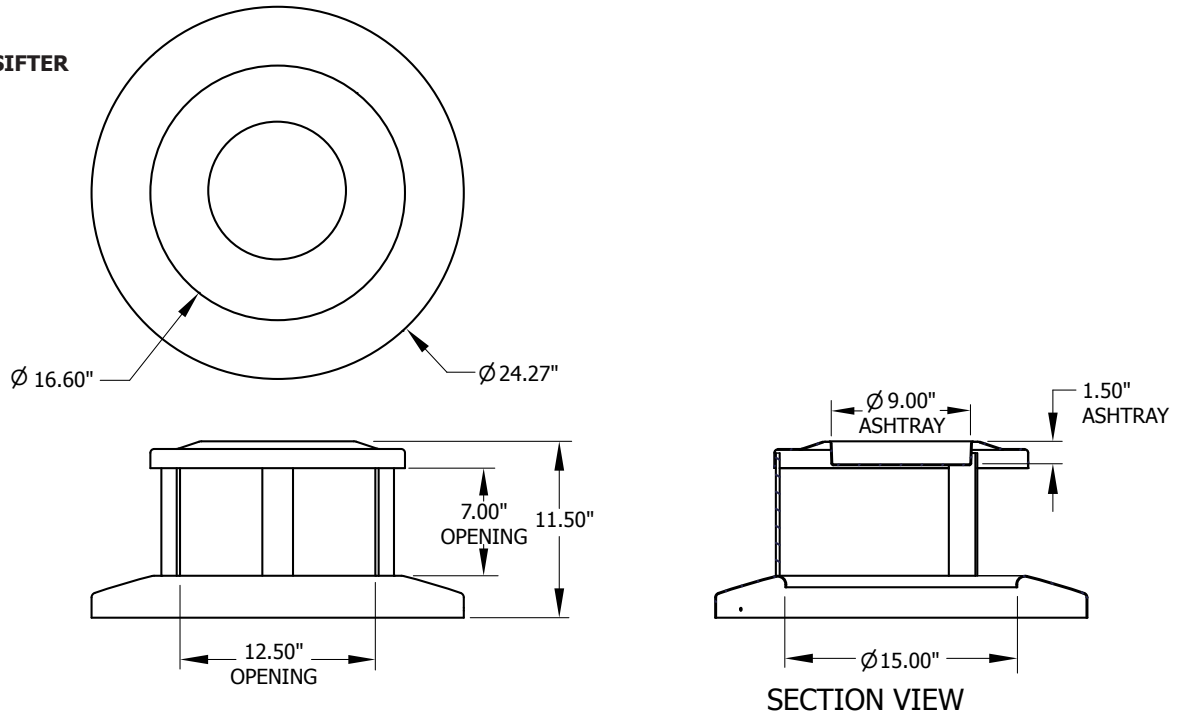

Shipping Information

Unit Wt.	Unit Shipping Wt. UPS (1 - 5 Units)	Unit Shipping Wt. Truck (6+ Units)	Unit Ship Size w/Pallet	Max Units per Pallet	Pallet Wt. (48" x 48")	Total No. Pkgs	Shipping Class
24 lbs	39 lbs/unit	30 lbs/unit	11 cu. ft.	16	50 lbs	1	100