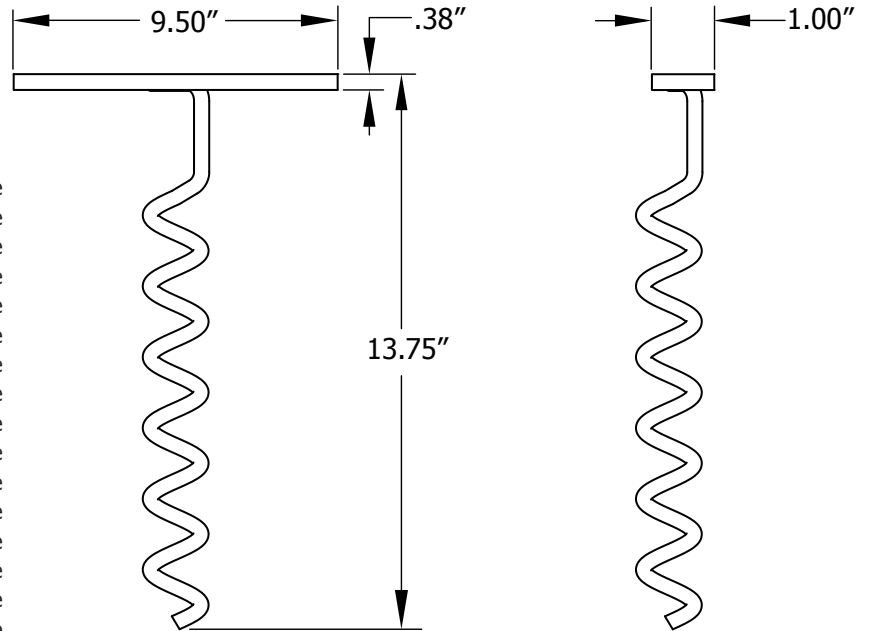

Warranty

1-year warranty from the date of purchase.

Shipping Information

Unit Wt.	Unit Shipping Wt. UPS	Unit Shipping Wt. Truck (74+ Units)	Unit Ship Size	Max Units per Pallet	Pallet Wt.	Total No. Pkgs	Shipping Class
4 lbs	4 lbs/unit	4 lbs/unit	1 cu. ft.	N/A	N/A	1	100