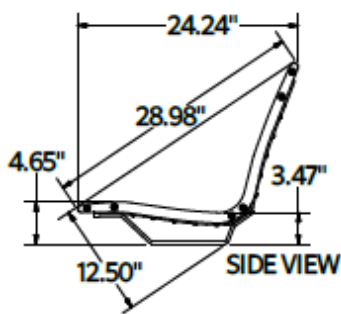

Warranty

20-year limited structural warranty on recycled plastic from the date of purchase. See full details on multi-year warranties for components at www.anovafurnishings.com/warranty.aspx.