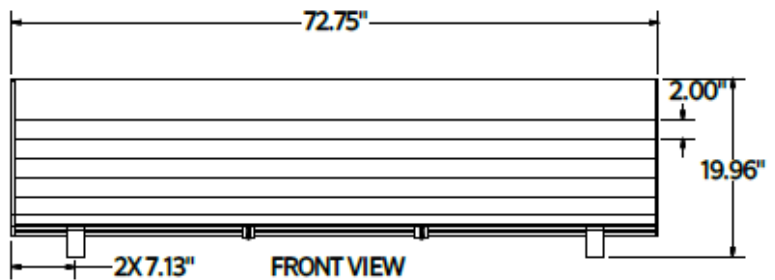

Warranty

20-year limited structural warranty on recycled plastic from the date of purchase. See full details on multi-year warranties for components at www.anovafurnishings.com/warranty.aspx.