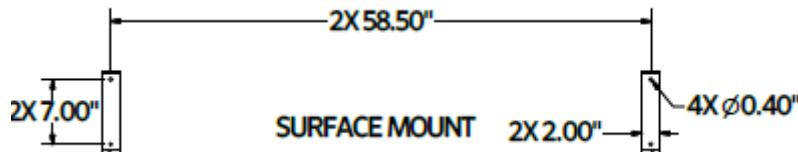

Warranty

20-year limited structural warranty on recycled plastic from the date of purchase. See full details on multi-year warranties for components at www.anovafurnishings.com/warranty.aspx.