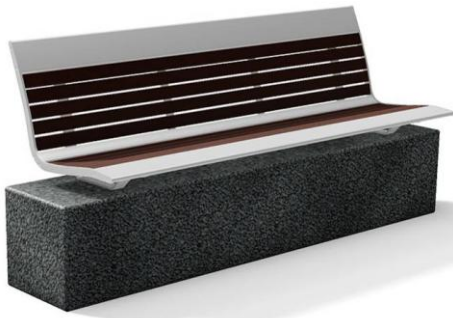

Warranty

20-year limited structural warranty on recycled plastic from the date of purchase. See full details on multi-year warranties for components at www.anovafurnishings.com/warranty.aspx.