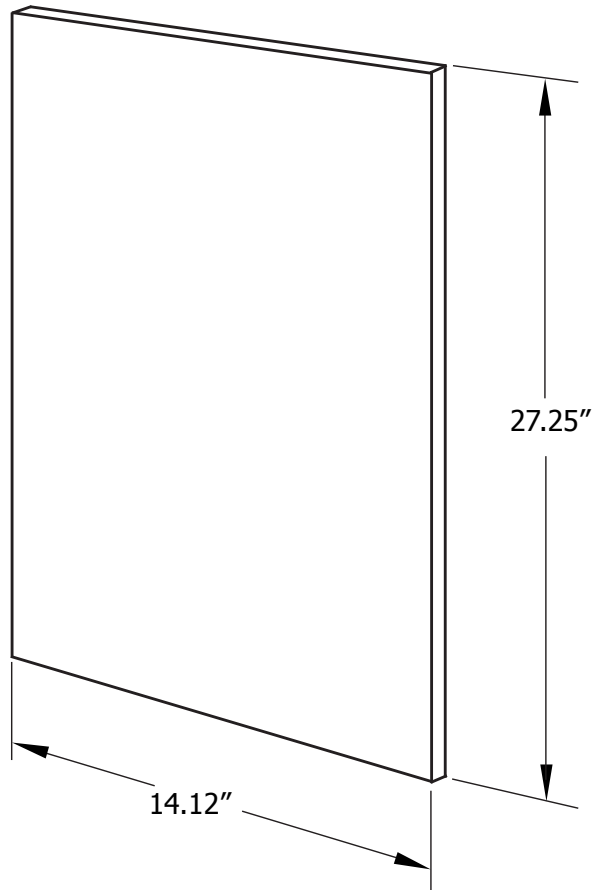

Shipping Information

Unit Wt.	Unit Shipping Wt. UPS (1- 50 Units)	Unit Shipping Wt. Truck (50+ Units)	Unit Ship Size w/Pallet	Max Units per Pallet	Pallet Wt.	Total No. Pkgs	Shipping Class
2 lbs	5 lbs/unit	5 lbs/unit	1 cu. ft.	N/A	N/A	1	60