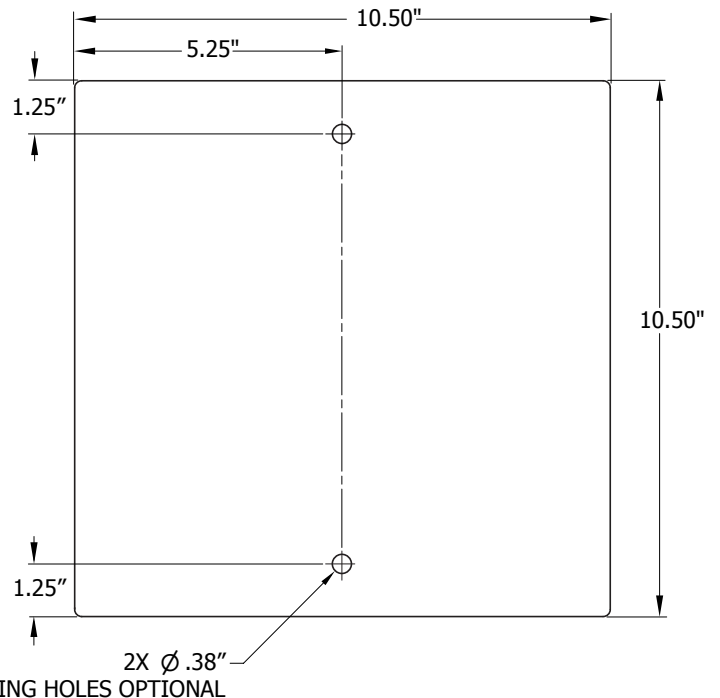

Accessories

- 6' Channel Post **6CHNPST**
- 6' Galvanized Channel Post **6CHNPSTG**
- 8' Channel Post **8CHNPST**
- 8' Galvanized Channel Post **8CHNPSTG**

Shipping Information

Unit Wt.	Unit Shipping Wt. UPS (1+ units)	Unit Shipping Wt. Truck	Unit Ship Size w/Pallet	Max Units per Pallet	Pallet Wt.	Total No. Pkgs	Shipping Class
1 lbs	2 lbs/unit	N/A	1 cu. ft.	N/A	N/A	1	100