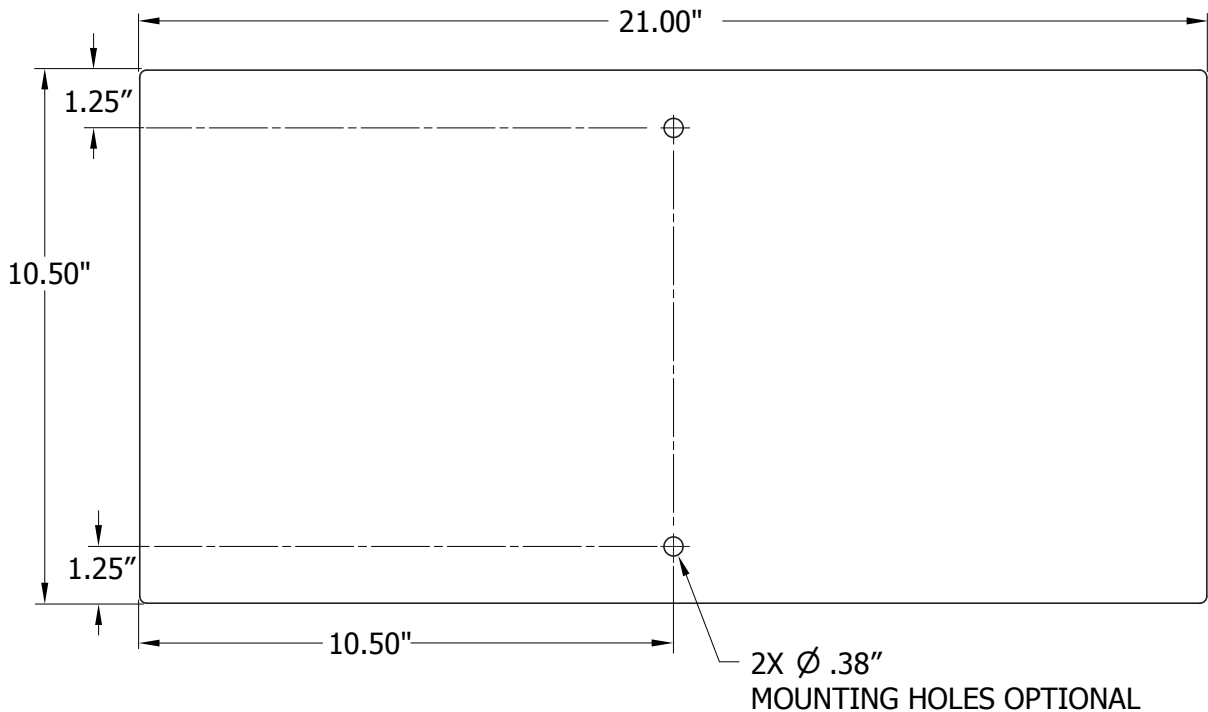

Shipping Information

Unit Wt.	Unit Shipping Wt. UPS (1+ units)	Unit Shipping Wt. Truck	Unit Ship Size w/Pallet	Max Units per Pallet	Pallet Wt.	Total No. Pkgs	Shipping Class
1 lbs	2 lbs/unit	N/A	1 cu. ft.	N/A	N/A	1	100