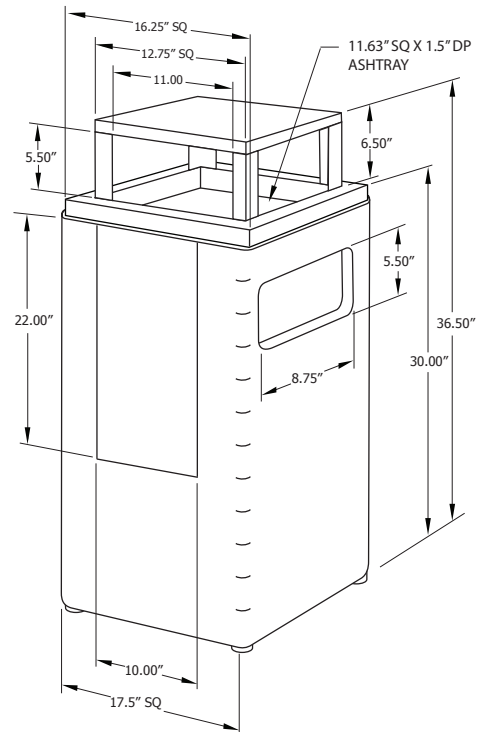

Ash Sifter 5" diameter **SIFTER**

**Material**

The 20-gallon receptacle is comprised 1.5" thick cast aggregate. The receptacle includes rubber feet and a rain bonnet top made of an aluminum frame and high density plastic panel covering a 11.63" square by 1.5" deep aluminum ashtray. The receptacle comes with a supply of black beauty sand substitute and includes a 14" web security strap.

The receptacle features a 22" x 10" graphic insert. The customer can choose between seven different variations of "no smoking" or "smoking area".

The reusable plastic liner is made of black high-density polyethylene.

**Shipping Information**

Unit Wt.	Unit Shipping Wt. UPS	Unit Shipping Wt. Truck (1+ Units)	Unit Ship Size w/Pallet	Max Units per Pallet	Pallet Wt. (36" x 36")	Total No. Pkgs	Shipping Class
191 lbs	N/A	214 lbs/unit	32 cu. ft.	4	28 lbs	1	70