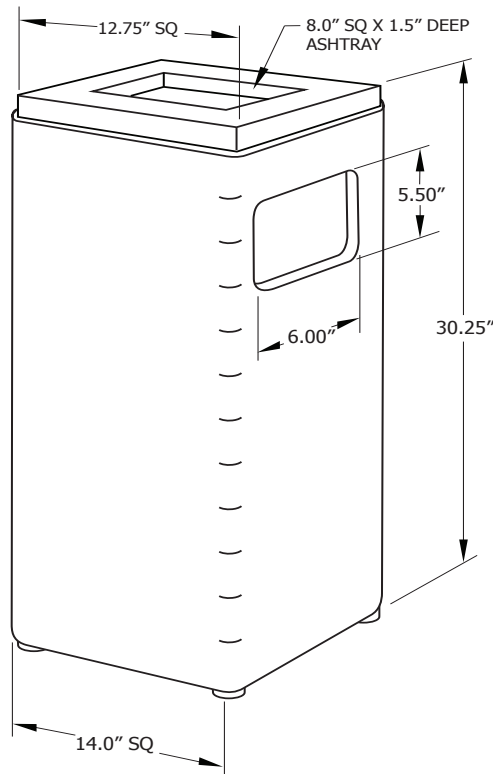

Ash Sifter 5" diameter **SIFTER**

Shipping Information

Unit Wt.	Unit Shipping Wt. UPS	Unit Shipping Wt. Truck (1+ Units)	Unit Ship Size w/Pallet	Max Units per Pallet	Pallet Wt. (30" x 30")	Total No. Pkgs	Shipping Class
151 lbs	N/A	164 lbs/unit	19 cu. ft.	4	25 lbs	1	70