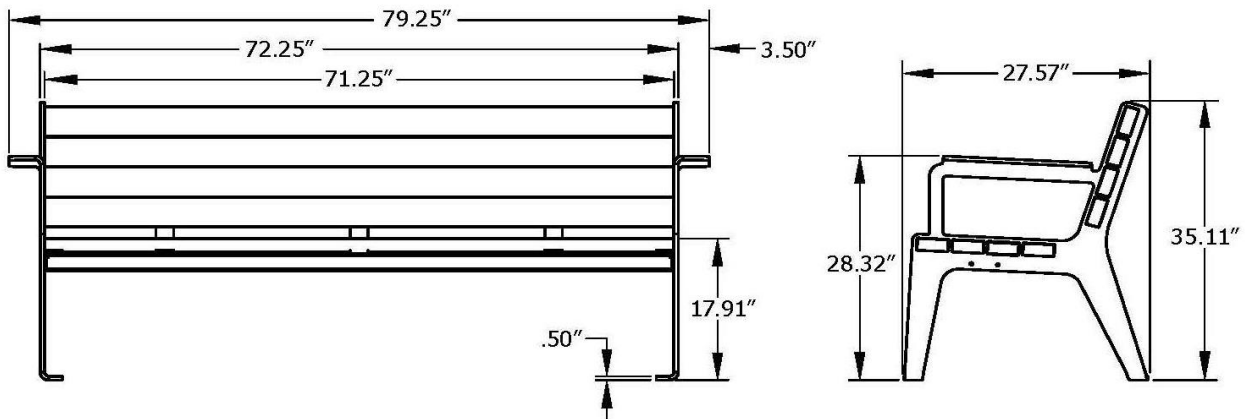

Warranty

20-year limited structural warranty on recycled plastic from the date of purchase. See full details on multi-year warranties for components at www.anovafurnishings.com/warranty.aspx.