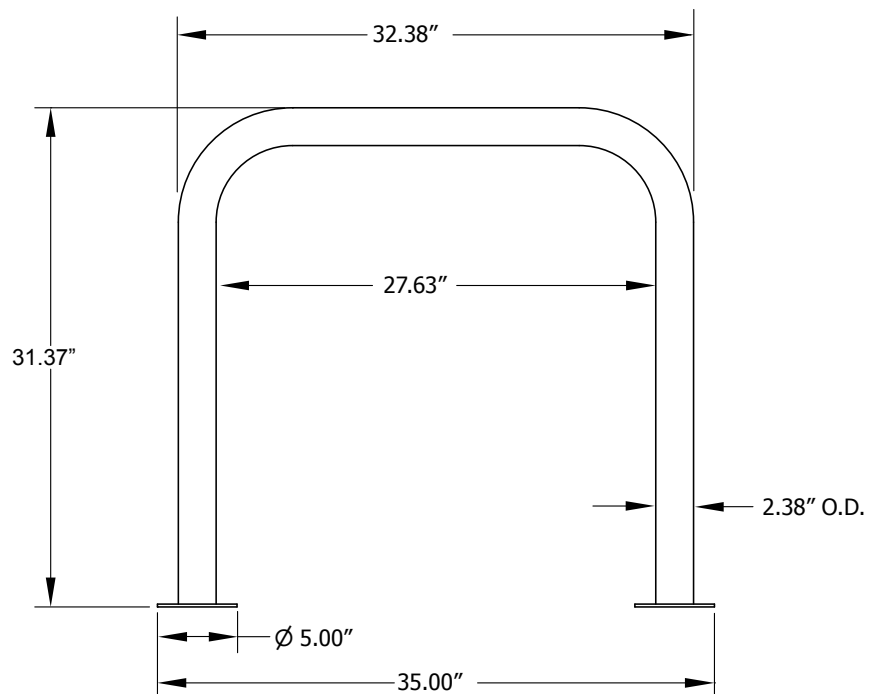

Shipping Information

Unit Wt.	Unit Shipping Wt. UPS (1-2 Units)	Unit Shipping Wt. Truck (3+ Units)	Unit Ship Size w/Pallet	Max Units per Pallet	Pallet Wt. (48" x 32")	Total No. Pkgs	Shipping Class
19 lbs	32 lbs/unit	26 lbs/unit	10 cu. ft.	12	50 lbs	1	70