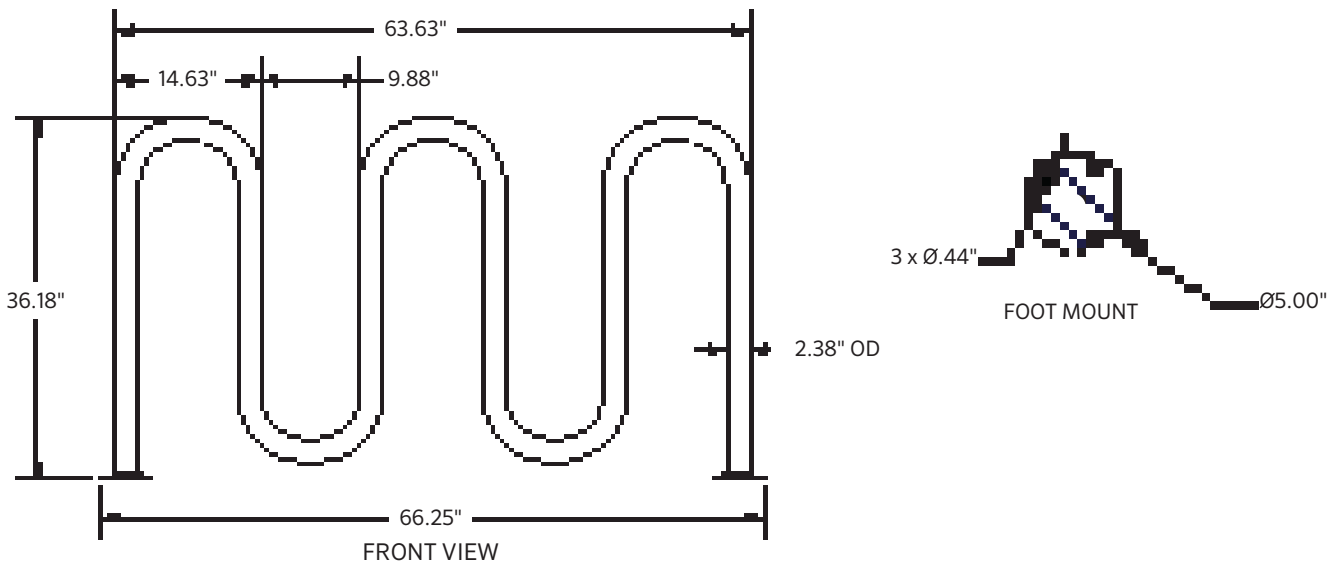

Warranty

20-year limited structural warranty with 7-year finish warranty against fading; 3-year finish warranty on powder coated metal components against rusting, peeling, chipping, cracking, mold, mildew and defects in materials and/or workmanship. See full details on multi-year warranties for components at <https://www.anovafurnishings.com/warranty>