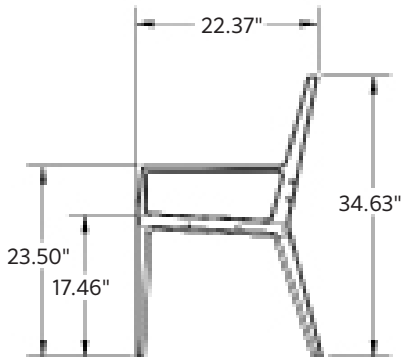

Accessories

2-Light Kit, 3000K A1022

3-Light Kit, 3000K A1023

SIDE VIEW