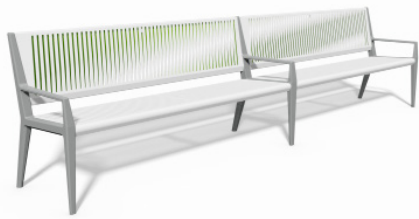

Warranty

20-year limited structural warranty with 7-year finish warranty against fading; 3-year finish warranty on powder coated metal components against rusting, peeling, chipping, cracking, mold and mildew from the date of purchase. Full details on multi-year warranties for components at www.anovafurnishings.com/warranty.aspx.