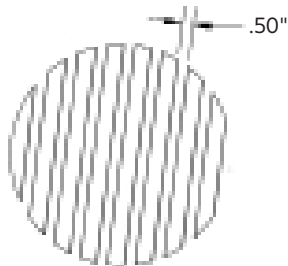

Replacement Parts

Drop-In Anchor Kit A1004

Accessories

2-Light Kit, 3000K A1022

3-Light Kit, 3000K A1023

SIDE VIEW

FOOT MOUNT DIAMETER

PATTERN CLOSE-UP

FRONT VIEW