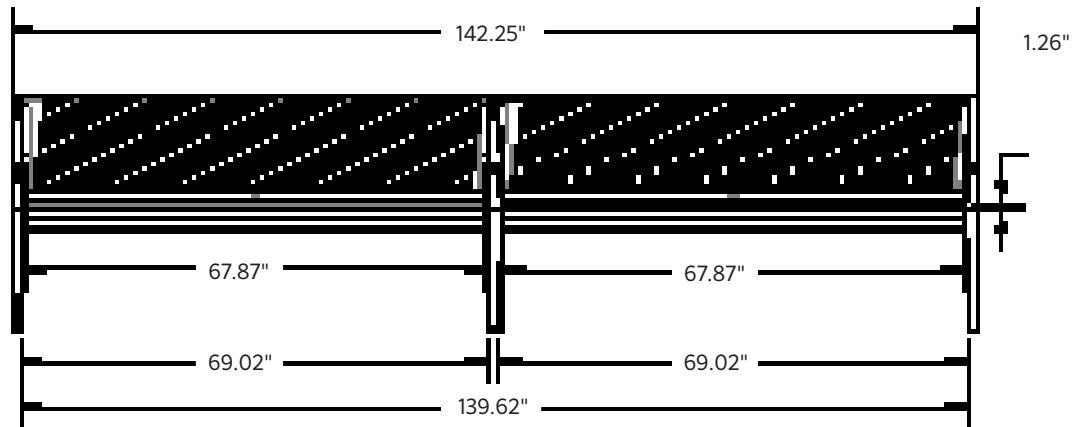

Replacement Parts

Drop-In Anchor Kit A1004

Accessories

2-Light Kit, 3000K A1022

3-Light Kit, 3000K A1023

SIDE VIEW

FOOT MOUNT DIAMETER

PATTERN CLOSE-UP